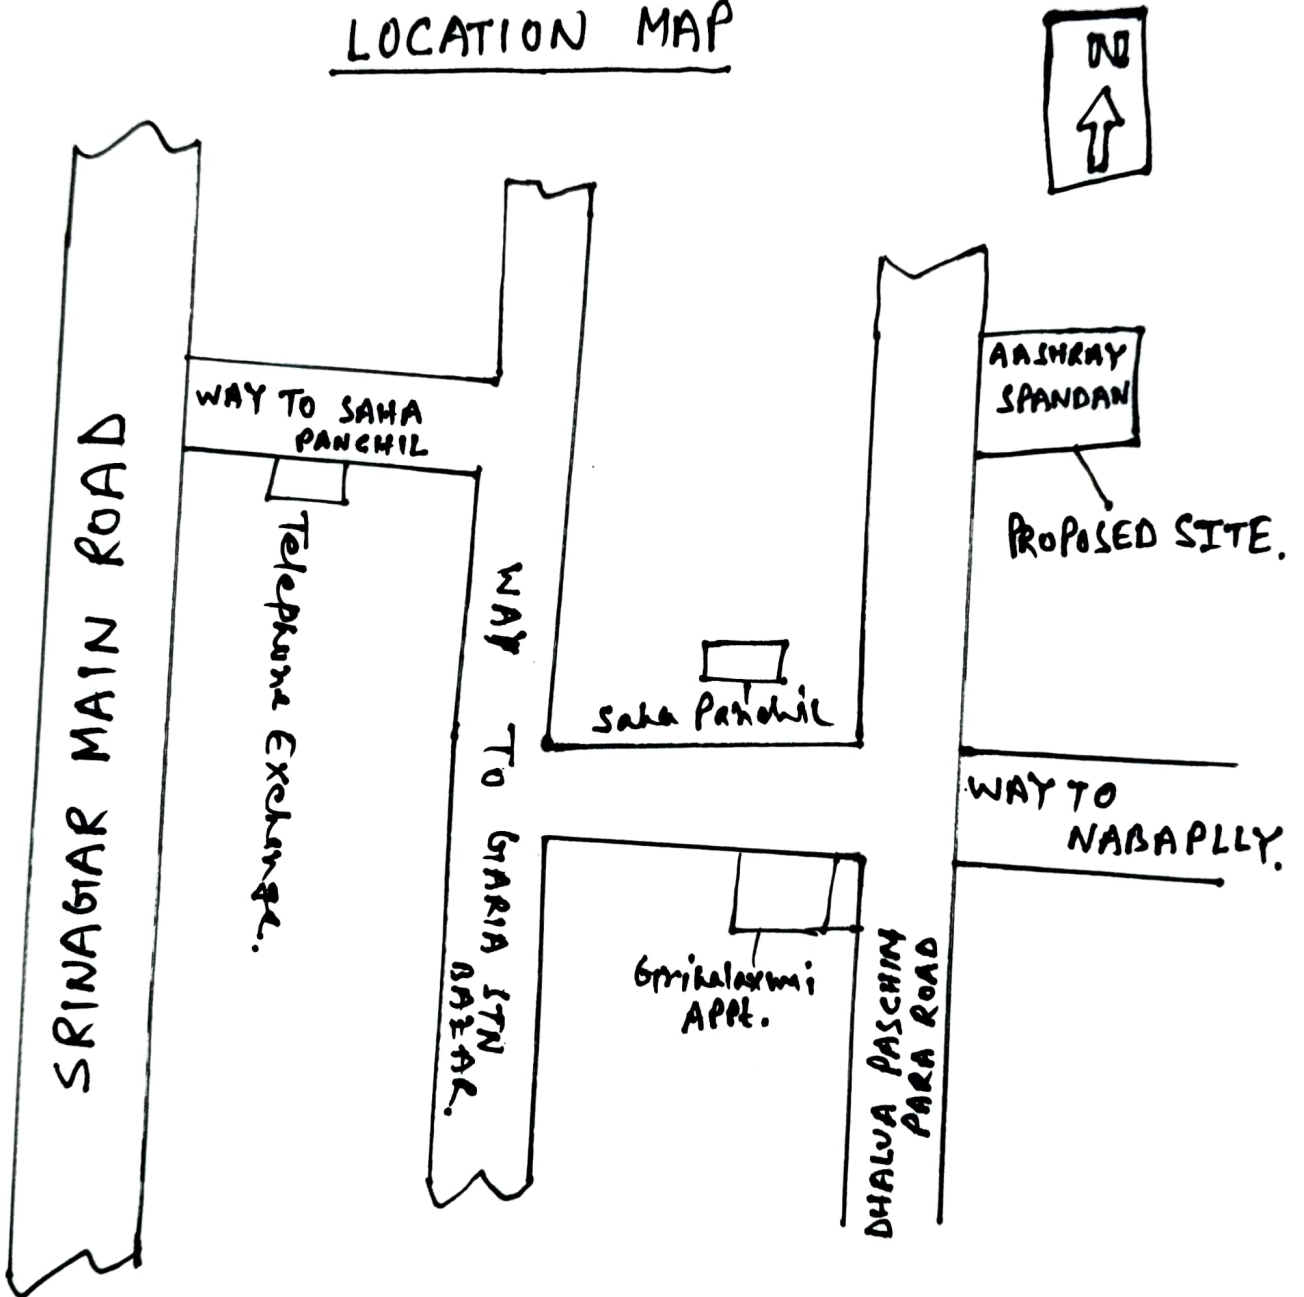

610, East Tentulberia, P.O : Panchpota
Kolkata - 700 152

Ref. No. ....

Date .....

LOCATION MAP

S. P. CONSTRUCTION

Sudipanki Kumar Misra

Partner